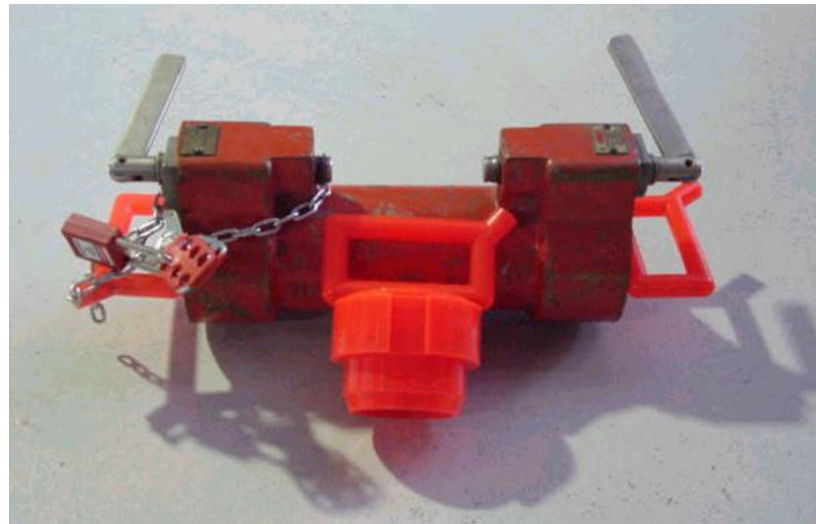

“The Problem Solvers”

Supplying Specifically Designed and Created Problem Solving Solutions.

Problem: Damage to Gate end Box outlets and Back to Backs

Solution: Dummy Plugs, Keep Dust out & Prevent Pin Damage

0073-DP150 150 Amp Dummy Plug
0073-DP150 C 150 Amp Dummy Plug c/w Lockout Chain

0074-DP300 300/425 Amp Dummy Plug
0074-DP300 C 300/425 Amp Dummy Plug c/w Lockout Chain

PPE to be worn at all times