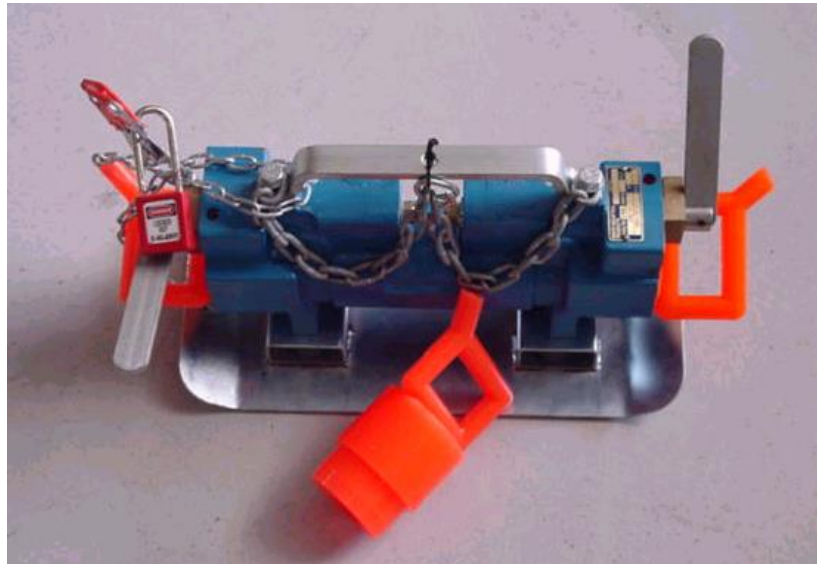

“The Problem Solvers”

Supplying Specifically Designed and Created Problem Solving Solutions.

Problem: Damage to Gate end Box outlets and Back to Backs

Solution: Dummy Plugs, Keep Dust out & Prevent Pin Damage

0073-DP150 150 Amp Dummy Plug
0073-DP150 C 150 Amp Dummy Plug c/w Lockout Chain

0074-DP300 300/425 Amp Dummy Plug
0074-DP300 C 300/425 Amp Dummy Plug c/w Lockout Chain

PPE to be worn at all times